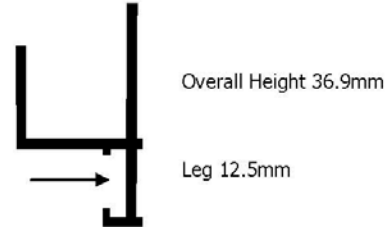

Secondary Dimensions and Drawings

707 Odd Leg Face Fix

Overall Width 38.4mm

719 Odd Leg Face Fix

Overall Width 19.7mm

307 Odd Leg Reverse Fix

Overall Width 36.1mm

319 Odd Leg Reverse Fix

Overall Width 18.9mm

507 Equal Leg Face and Reverse Fix

Overall Width 36.0mm

519 Equal Leg Face and Reverse Fix

Overall Width 18.9mm

608 Equal Leg Face and Reverse Fix

Overall Width 52.9mm

807 Odd Leg Face and Reverse Fix

Overall Width 36.6mm

Arrows show direction of fixing screws. Arrows shown in two different directions, section can be fitted either way
Drawings are for illustration only. Do not scale