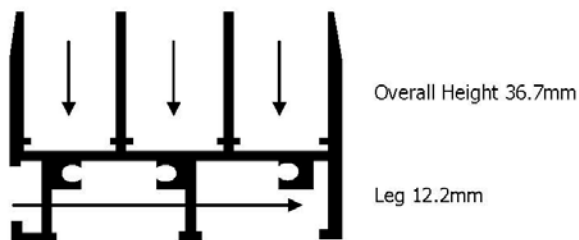

Secondary Dimensions and Drawings

707 Odd Leg Face Fix

Overall Width 38.4mm

719 Odd Leg Face Fix

Overall Width 19.7mm

307 Odd Leg Reverse Fix

Overall Width 36.1mm

319 Odd Leg Reverse Fix

Overall Width 18.9mm

507 Equal Leg Face and Reverse Fix

Overall Width 36.0mm

519 Equal Leg Face and Reverse Fix

Overall Width 18.9mm

608 Equal Leg Face and Reverse Fix

Overall Width 52.9mm

807 Odd Leg Face and Reverse Fix

Overall Width 36.6mm

Arrows show direction of fixing screws. Arrows shown in two different directions, section can be fitted either way
Drawings are for illustration only. Do not scale