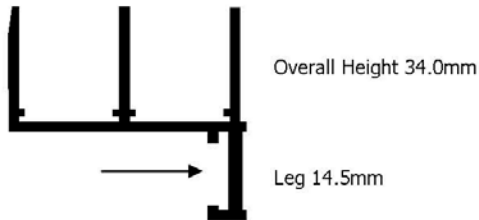

Secondary Dimensions and Drawings

707 Odd Leg Face Fix

Overall Width 38.4mm

719 Odd Leg Face Fix

Overall Width 19.7mm

307 Odd Leg Reverse Fix

Overall Width 36.1mm

319 Odd Leg Reverse Fix

Overall Width 18.9mm

507 Equal Leg Face and Reverse Fix

Overall Width 36.0mm

519 Equal Leg Face and Reverse Fix

Overall Width 18.9mm

608 Equal Leg Face and Reverse Fix

Overall Width 52.9mm

807 Odd Leg Face and Reverse Fix

Overall Width 36.6mm

Arrows show direction of fixing screws. Arrows shown in two different directions, section can be fitted either way
Drawings are for illustration only. Do not scale