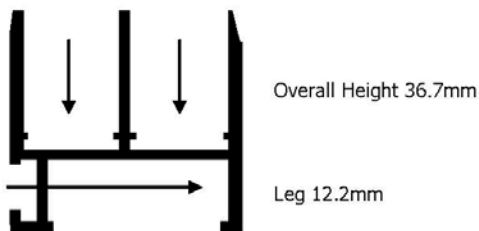

Secondary Dimensions and Drawings

707 Odd Leg Face Fix

Overall Width 38.4mm

719 Odd Leg Face Fix

Overall Width 19.7mm

307 Odd Leg Reverse Fix

Overall Width 36.1mm

319 Odd Leg Reverse Fix

Overall Width 18.9mm

507 Equal Leg Face and Reverse Fix

Overall Width 36.0mm

519 Equal Leg Face and Reverse Fix

Overall Width 18.9mm

608 Equal Leg Face and Reverse Fix

Overall Width 52.9mm

807 Odd Leg Face and Reverse Fix

Overall Width 36.6mm

Arrows show direction of fixing screws. Arrows shown in two different directions, section can be fitted either way
Drawings are for illustration only. Do not scale