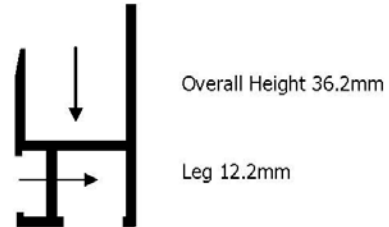

Secondary Dimensions and Drawings

707 Odd Leg Face Fix

Overall Width 38.4mm

719 Odd Leg Face Fix

Overall Width 19.7mm

307 Odd Leg Reverse Fix

Overall Width 36.1mm

319 Odd Leg Reverse Fix

Overall Width 18.9mm

507 Equal Leg Face and Reverse Fix

Overall Width 36.0mm

519 Equal Leg Face and Reverse Fix

Overall Width 18.9mm

608 Equal Leg Face and Reverse Fix

Overall Width 52.9mm

807 Odd Leg Face and Reverse Fix

Overall Width 36.6mm

Arrows show direction of fixing screws. Arrows shown in two different directions, section can be fitted either way
Drawings are for illustration only. Do not scale