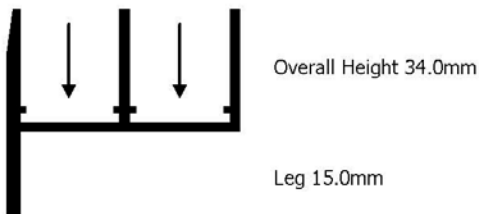

Secondary Dimensions and Drawings

707 Odd Leg Face Fix

Overall Width 38.4mm

719 Odd Leg Face Fix

Overall Width 19.7mm

307 Odd Leg Reverse Fix

Overall Width 36.1mm

319 Odd Leg Reverse Fix

Overall Width 18.9mm

507 Equal Leg Face and Reverse Fix

Overall Width 36.0mm

519 Equal Leg Face and Reverse Fix

Overall Width 18.9mm

608 Equal Leg Face and Reverse Fix

Overall Width 52.9mm

807 Odd Leg Face and Reverse Fix

Overall Width 36.6mm

Arrows show direction of fixing screws. Arrows shown in two different directions, section can be fitted either way
Drawings are for illustration only. Do not scale