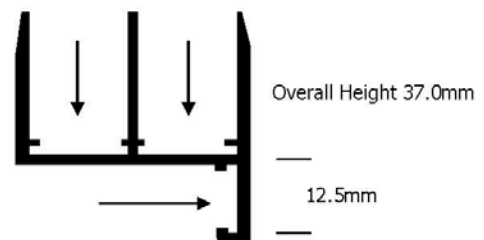

Overall Width 18.9mm

507 Equal Leg Face and Reverse Fix

Overall Width 36.0mm

519 Equal Leg Face and Reverse Fix

Overall Width 18.9mm

608 Equal Leg Face and Reverse Fix

Overall Width 52.9mm

807 Odd Leg Face and Reverse Fix

Overall Width 36.6mm

Arrows show direction of fixing screws. Arrows shown in two different directions, section can be fitted either way
Drawings are for illustration only. Do not scale