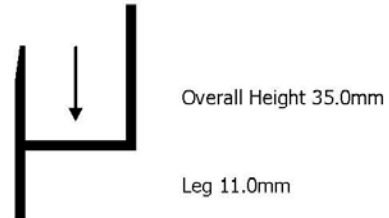

Secondary Dimensions and Drawings

707 Odd Leg Face Fix

Overall Width 38.4mm

719 Odd Leg Face Fix

Overall Width 19.7mm

307 Odd Leg Reverse Fix

Overall Width 36.1mm

319 Odd Leg Reverse Fix

Overall Width 18.9mm

507 Equal Leg Face and Reverse Fix

Overall Width 36.0mm

519 Equal Leg Face and Reverse Fix

Overall Width 18.9mm

608 Equal Leg Face and Reverse Fix

Overall Width 52.9mm

807 Odd Leg Face and Reverse Fix

Overall Width 36.6mm

Arrows show direction of fixing screws. Arrows shown in two different directions, section can be fitted either way
Drawings are for illustration only. Do not scale